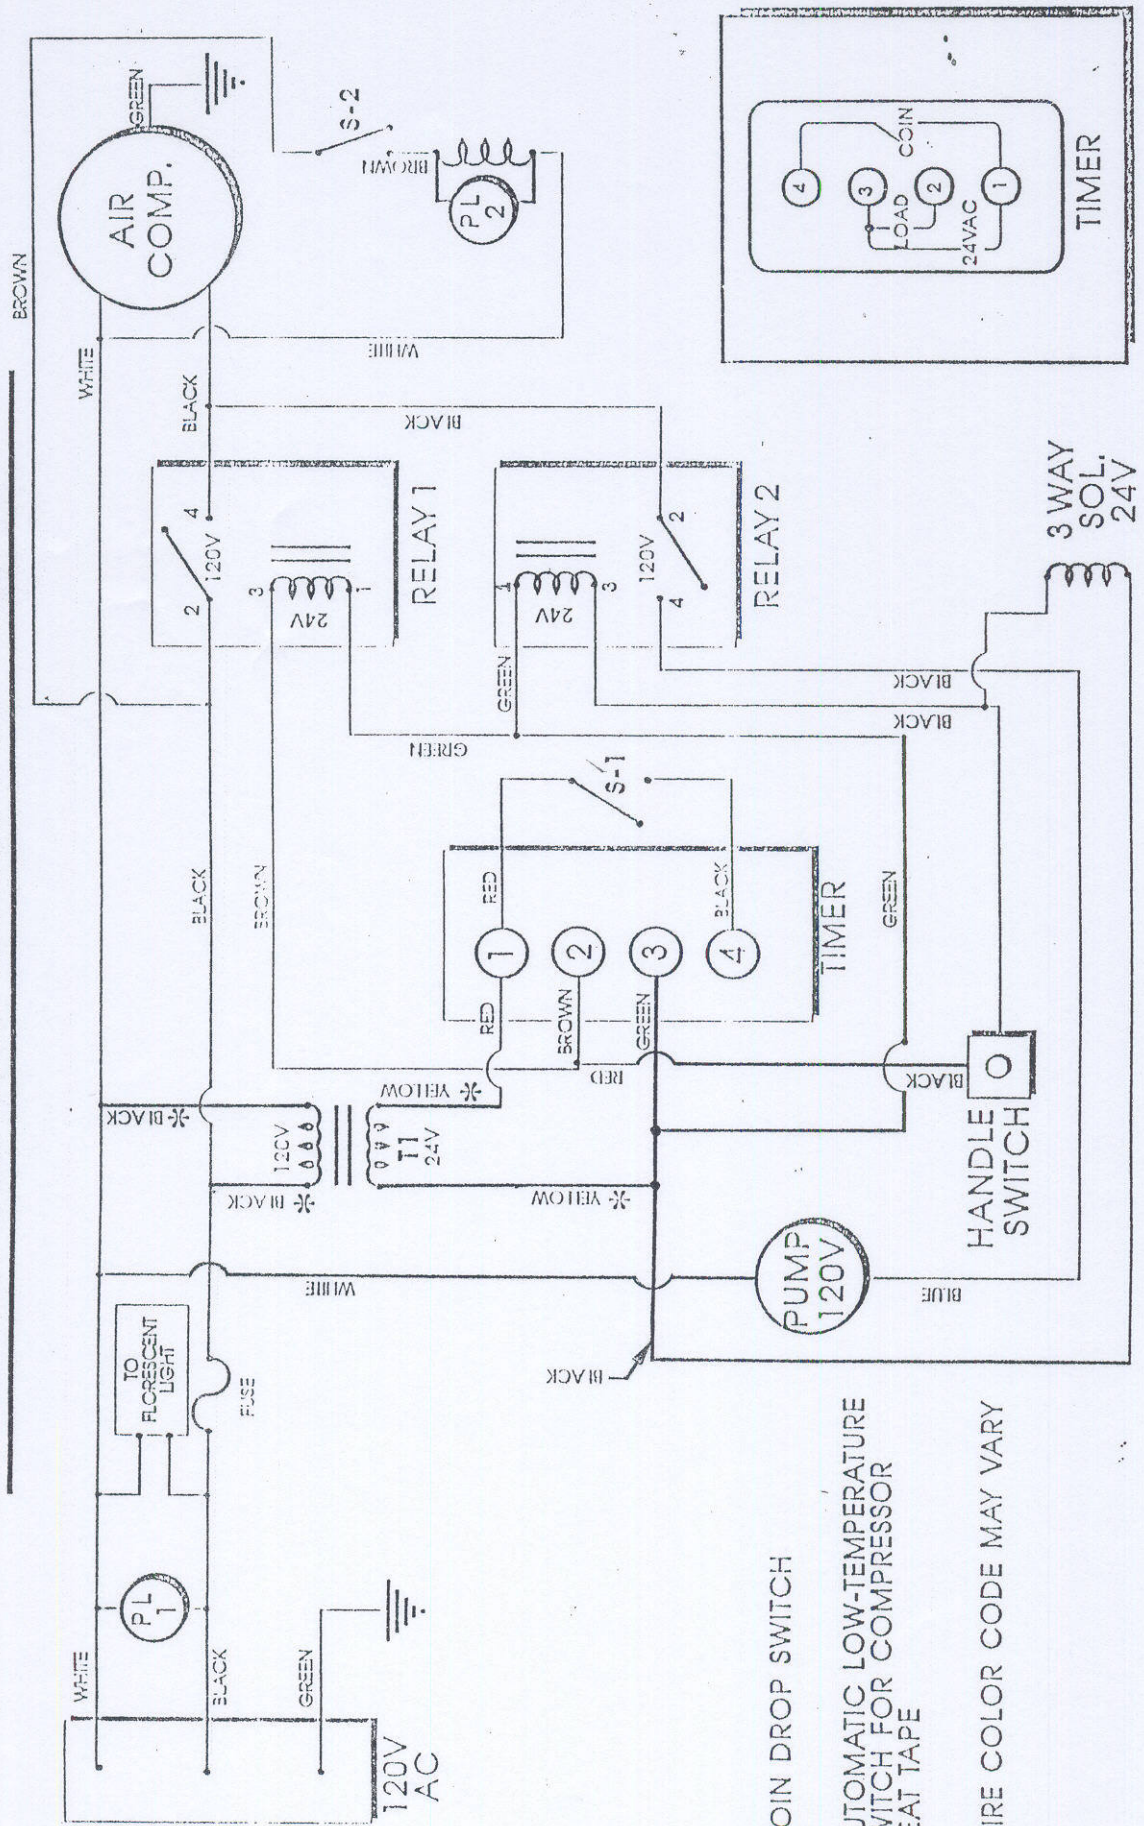

FRAGRANATICS[®]

MFG. CO., INC.

CARPET CLEANER MODEL CCD - 120 Volt

S-1 COIN DROP SWITCH

S-2 AUTOMATIC LOW-TEMPERATURE SWITCH FOR COMPRESSOR HEAT TAPE

* WIRE COLOR CODE MAY VARY